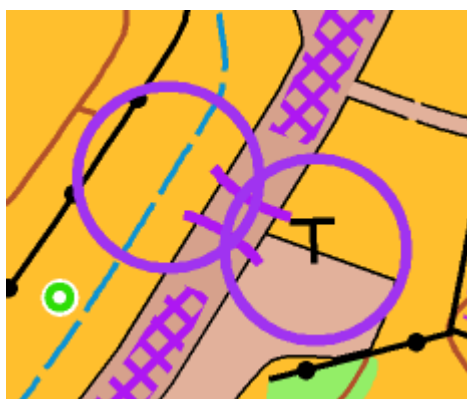

## UFO Event 3- King Park

**Location:** The assembly is located at the King Park Sports complex

**Map:** King Park 1:4000, 2m contours. Revised 2022 by Ian Dempsey.

**Start:** Starts are between 4:45pm-6:15pm. The start is located adjacent to the assembly.

### Courses:

	Length (km)	Controls	Map Flip	Descriptions
Long	4.2	28	Yes	Symbols
Short	2.4	20	Yes	Symbols
Mini	1.3	11	No	English

**Descriptions:** Control description will be printed on the map or you can print your own.

**Parking:** In the car parks around the assembly area. There will be sufficient space for parking.

**Terrain:** Open flat parkland with some buildings and trees. The short and long courses pass through an area of tennis courts and carparks. Care should be taken when around other park users.

### Notes:

– There is a crossing of Newline Road in the long course. Controls are placed on either side of the road. Time taken between these controls will not be counted (up to 1 minute). The controls are 3 and 4 on the way out then 11 and 12 on the way back. Both controls must be punched on the way out and the way back. **Do not cross unless safe to do so.**