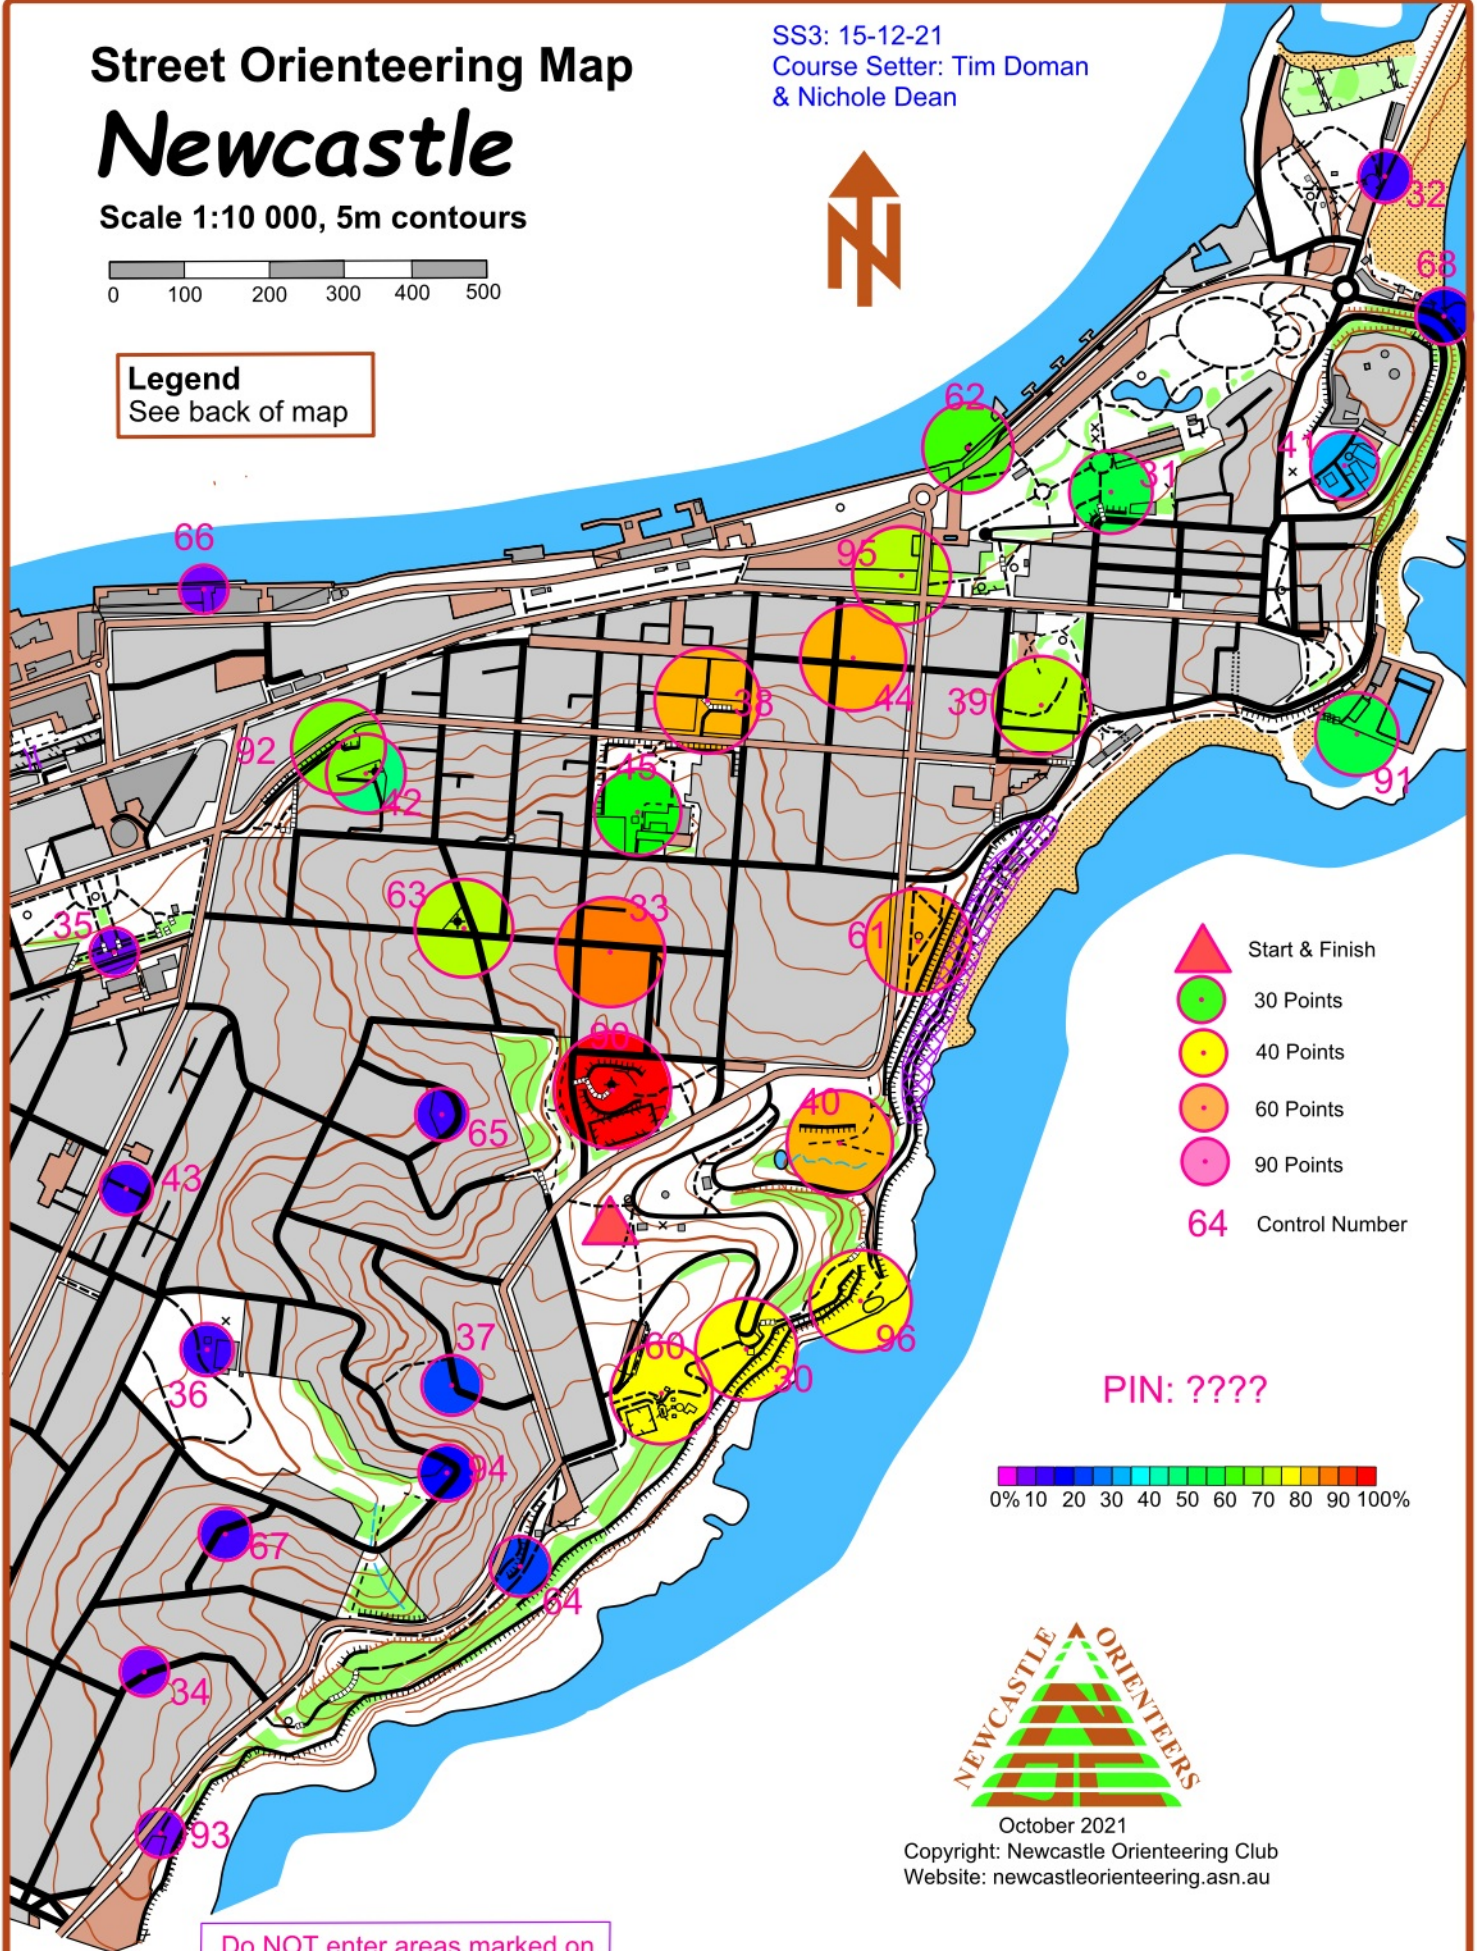

Street Orienteering Map Newcastle

SS3: 15-12-21
Course Setter: Tim Doman
& Nichole Dean

Scale 1:10 000, 5m contours

Legend
See back of map

- Start & Finish
- 30 Points
- 40 Points
- 60 Points
- 90 Points
- 64** Control Number

PIN: ????

October 2021
Copyright: Newcastle Orienteering Club
Website: newcastleorienteeing.asn.au

Do NOT enter areas marked on the map as

- Out of Bounds
 - Temporary OOB
- Offenders may be Disqualified