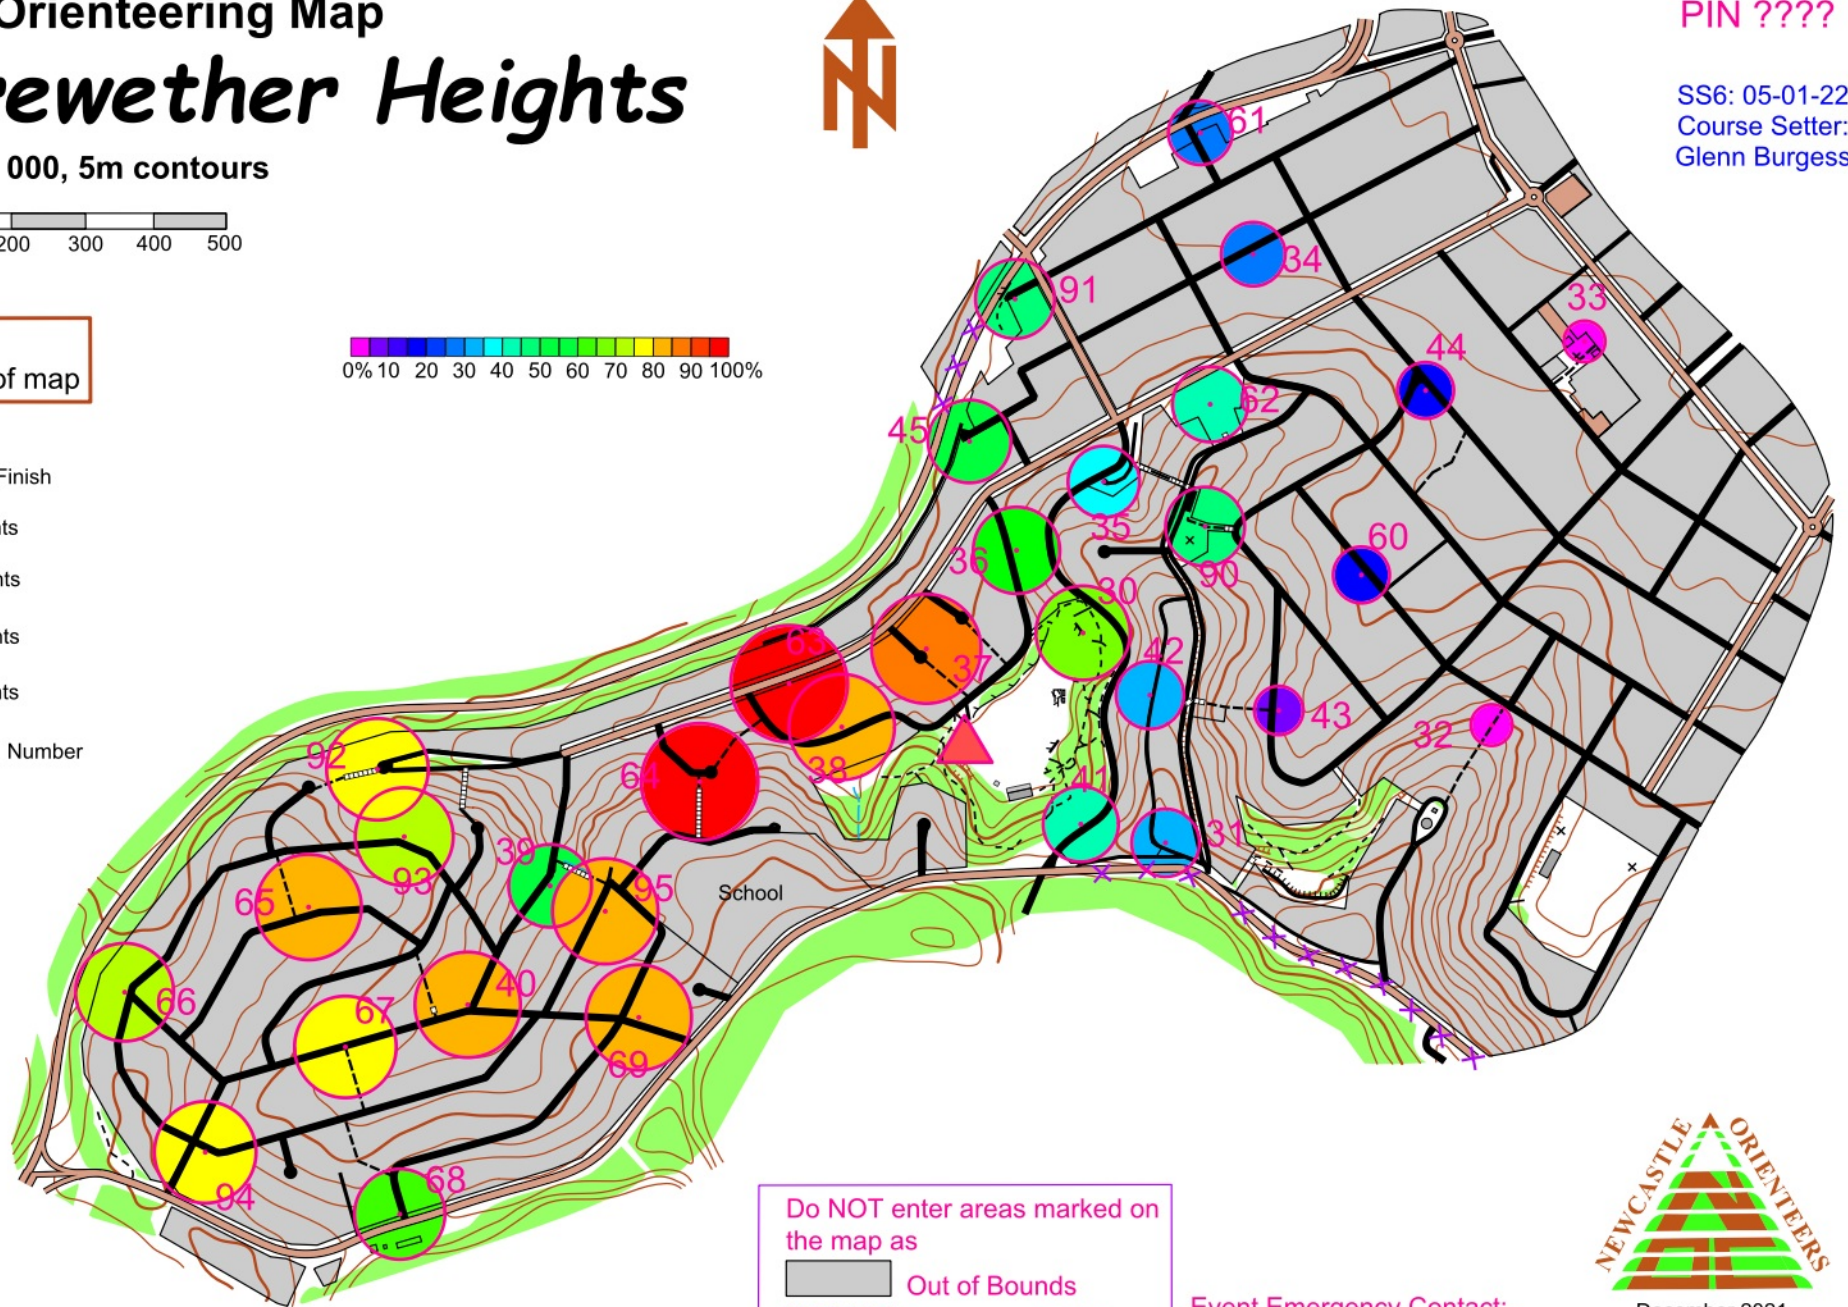

# Street Orienteering Map

# Merewether Heights

Scale 1:10 000, 5m contours

PIN ????

SS6: 05-01-22  
Course Setter:  
Glenn Burgess

**Legend**  
See back of map

- Start & Finish
- 30 Points
- 40 Points
- 60 Points
- 90 Points
- 64** Control Number

Do NOT enter areas marked on the map as

- Out of Bounds
- Temporary OOB

Offenders may be Disqualified

Event Emergency Contact:  
Ph 0490 686207  
Course Closure 7.25 pm

December 2021

Copyright: Newcastle Orienteering Club  
Website: [newcastleorienteering.asn.au](http://newcastleorienteering.asn.au)