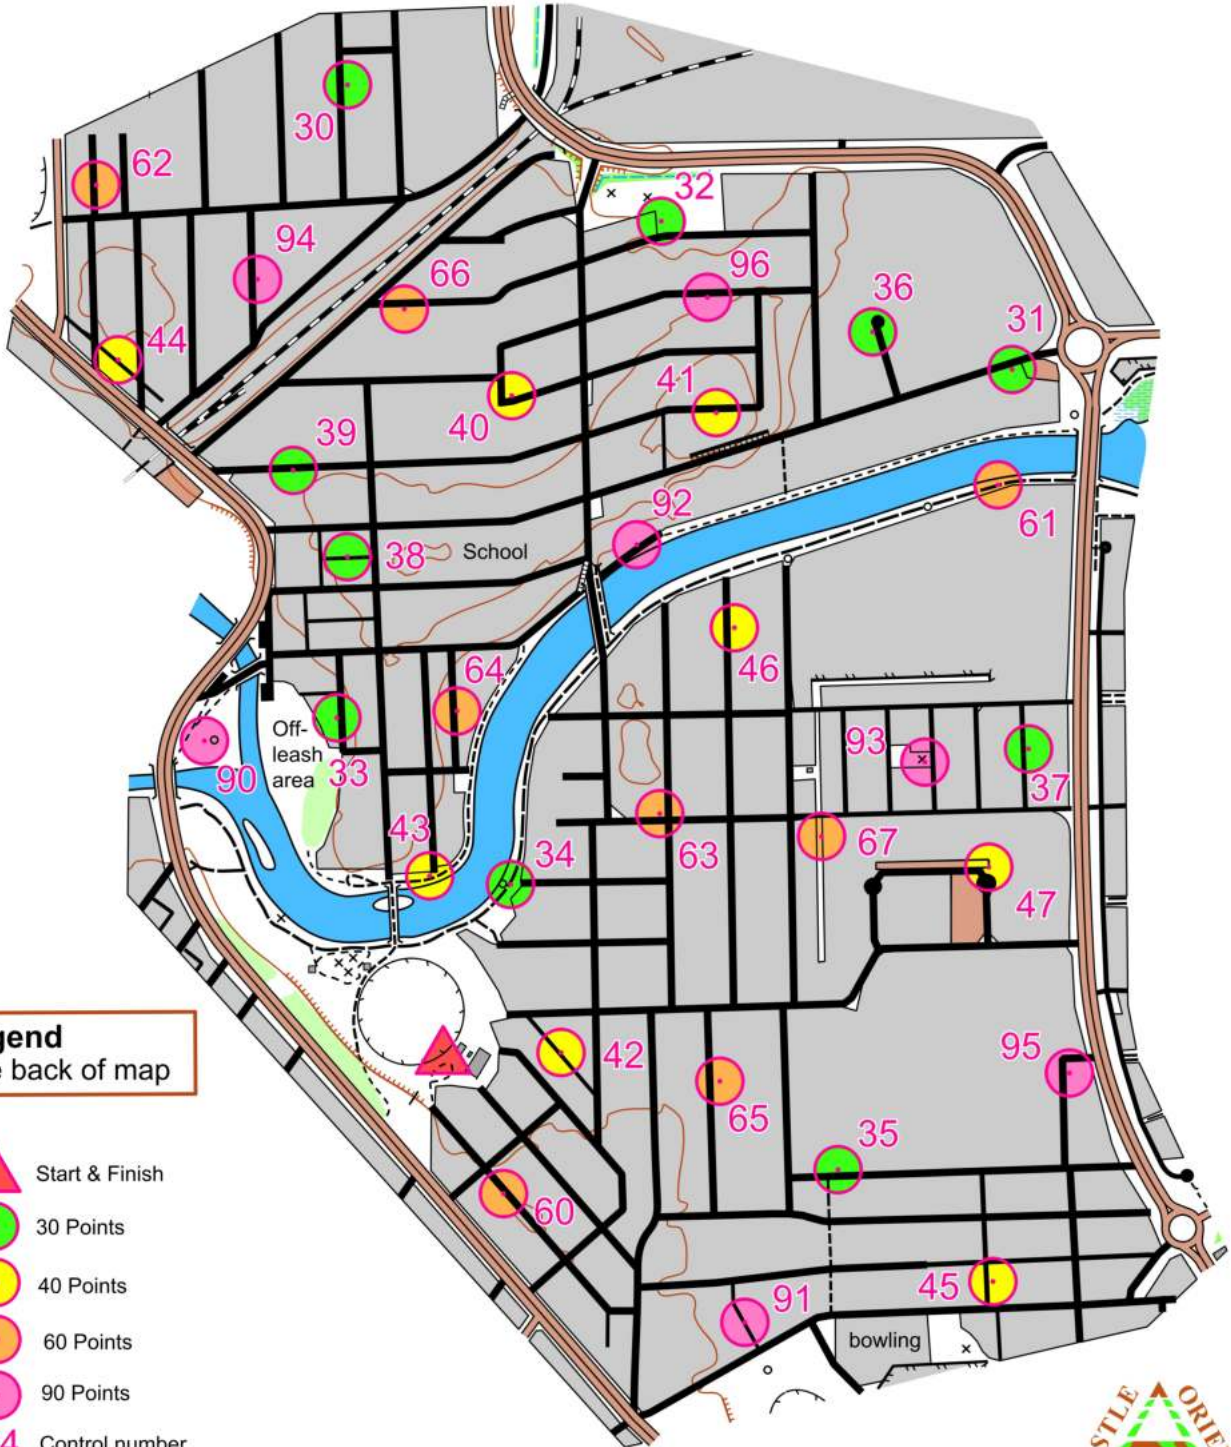

# Street Orienteering Map *Islington*

Newcastle LGA LD3: Nov 2021  
(A recycled course)

Scale 1:10 000, 5m contours

### Legend

See back of map

- Start & Finish
- 30 Points
- 40 Points
- 60 Points
- 90 Points
- 64** Control number

Do NOT enter areas marked on the map as

- Out of Bounds
- Temporary OOB

Offenders may be Disqualified

Copyright: Newcastle Orienteering Club  
Website: [newcastleorienteering.asn.au](http://newcastleorienteering.asn.au)

First drawn: Peter Newton - Jan 1997  
Last Update: Adrian Plaskitt - Oct 2021