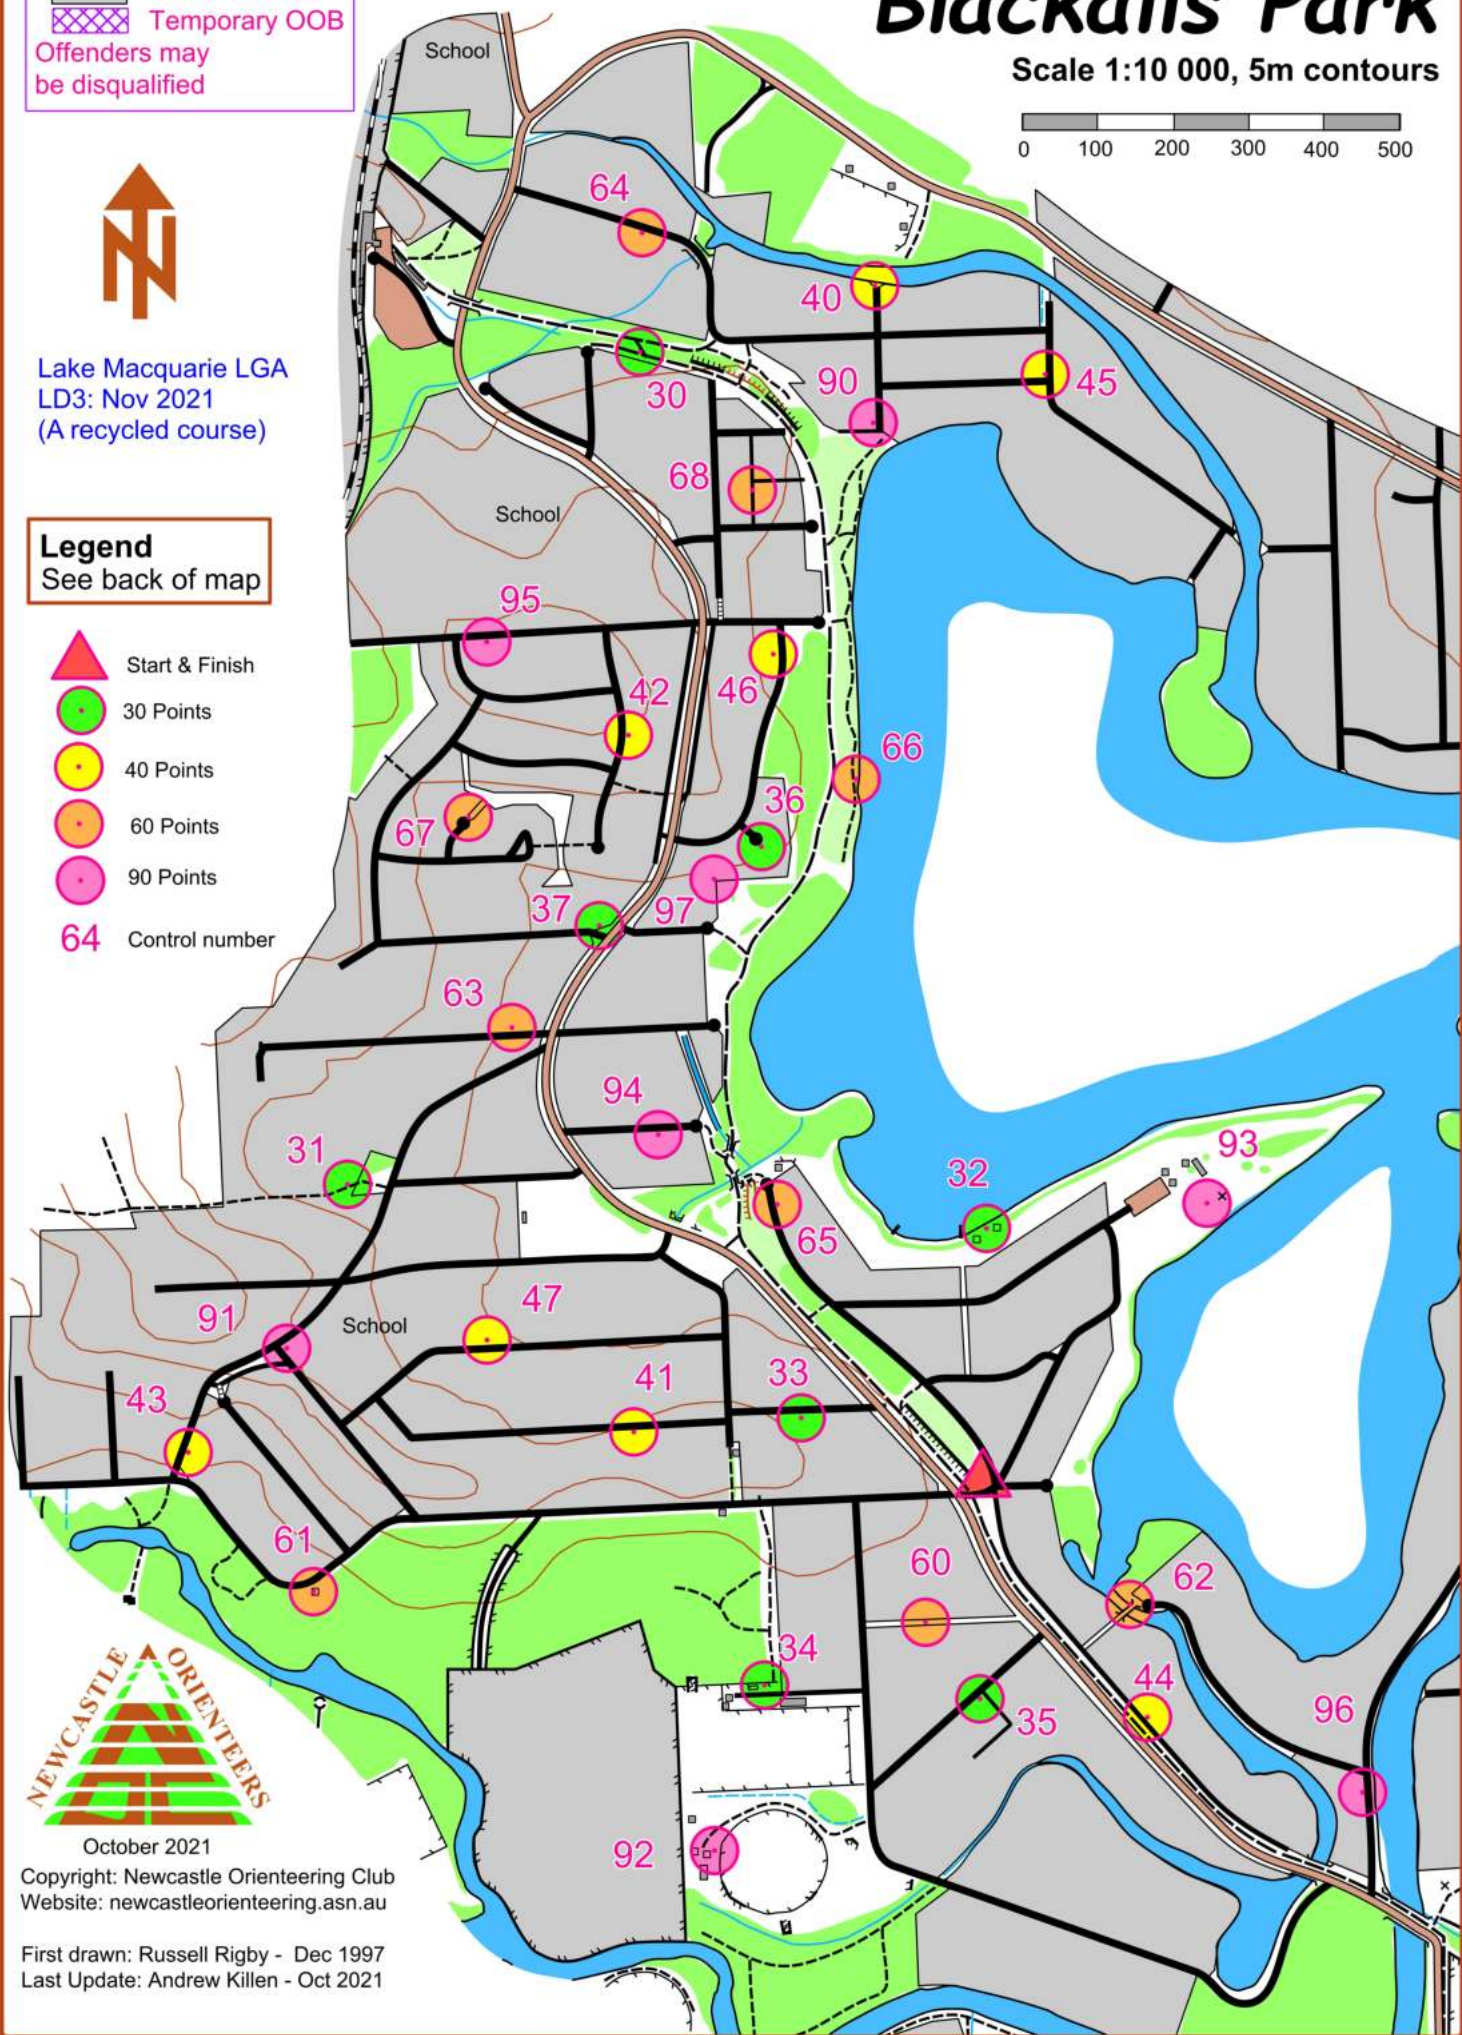

Do NOT enter areas marked on the map as

-  Out of Bounds
-  Temporary OOB

Offenders may be disqualified

Street Orienteering Map Blackalls Park

Scale 1:10 000, 5m contours

Lake Macquarie LGA
LD3: Nov 2021
(A recycled course)

Legend

See back of map

-  Start & Finish
-  30 Points
-  40 Points
-  60 Points
-  90 Points
- 64** Control number

October 2021

Copyright: Newcastle Orienteering Club
Website: newcastleorienteering.asn.au

First drawn: Russell Rigby - Dec 1997
Last Update: Andrew Killen - Oct 2021