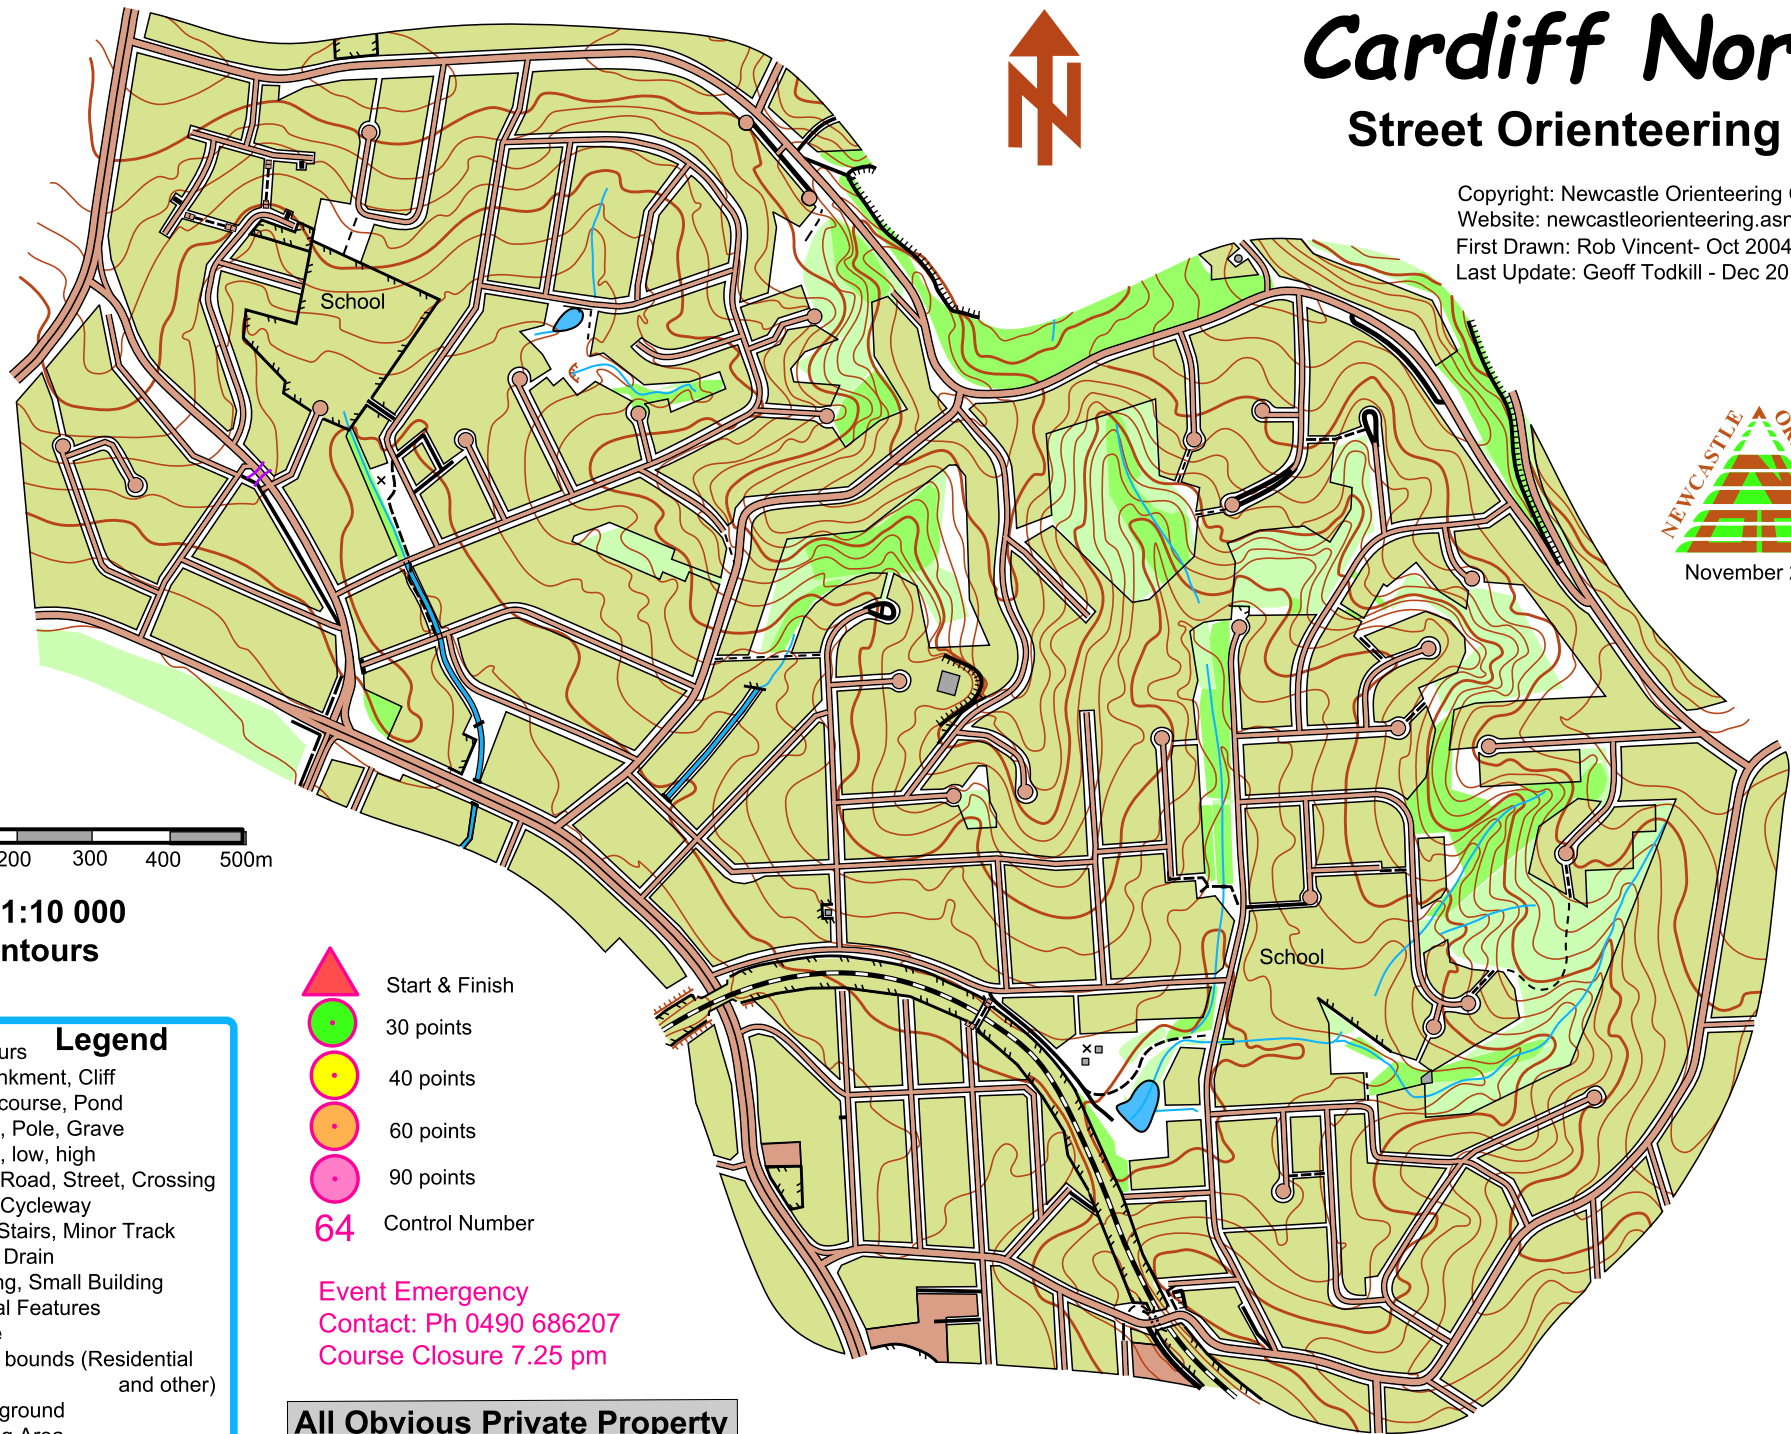

Cardiff North

Street Orienteering Map

Copyright: Newcastle Orienteering Club
 Website: newcastleorienteering.asn.au
 First Drawn: Rob Vincent- Oct 2004
 Last Update: Geoff Todkill - Dec 2019

0 100 200 300 400 500m

Scale 1:10 000
 5m contours

Legend

- Contours
- Embankment, Cliff
- Watercourse, Pond
- Tower, Pole, Grave
- Fence, low, high
- Major Road, Street, Crossing
- Lane, Cycleway
- Path, Stairs, Minor Track
- Storm Drain
- Building, Small Building
- Special Features
- Bridge
- Out of bounds (Residential and other)
- Open ground
- Parking Area
- Runnable Forest
- Thick vegetation

- Start & Finish
- 30 points
- 40 points
- 60 points
- 90 points
- 64** Control Number

Event Emergency
 Contact: Ph 0490 686207
 Course Closure 7.25 pm

**All Obvious Private Property
 is OUT OF BOUNDS**