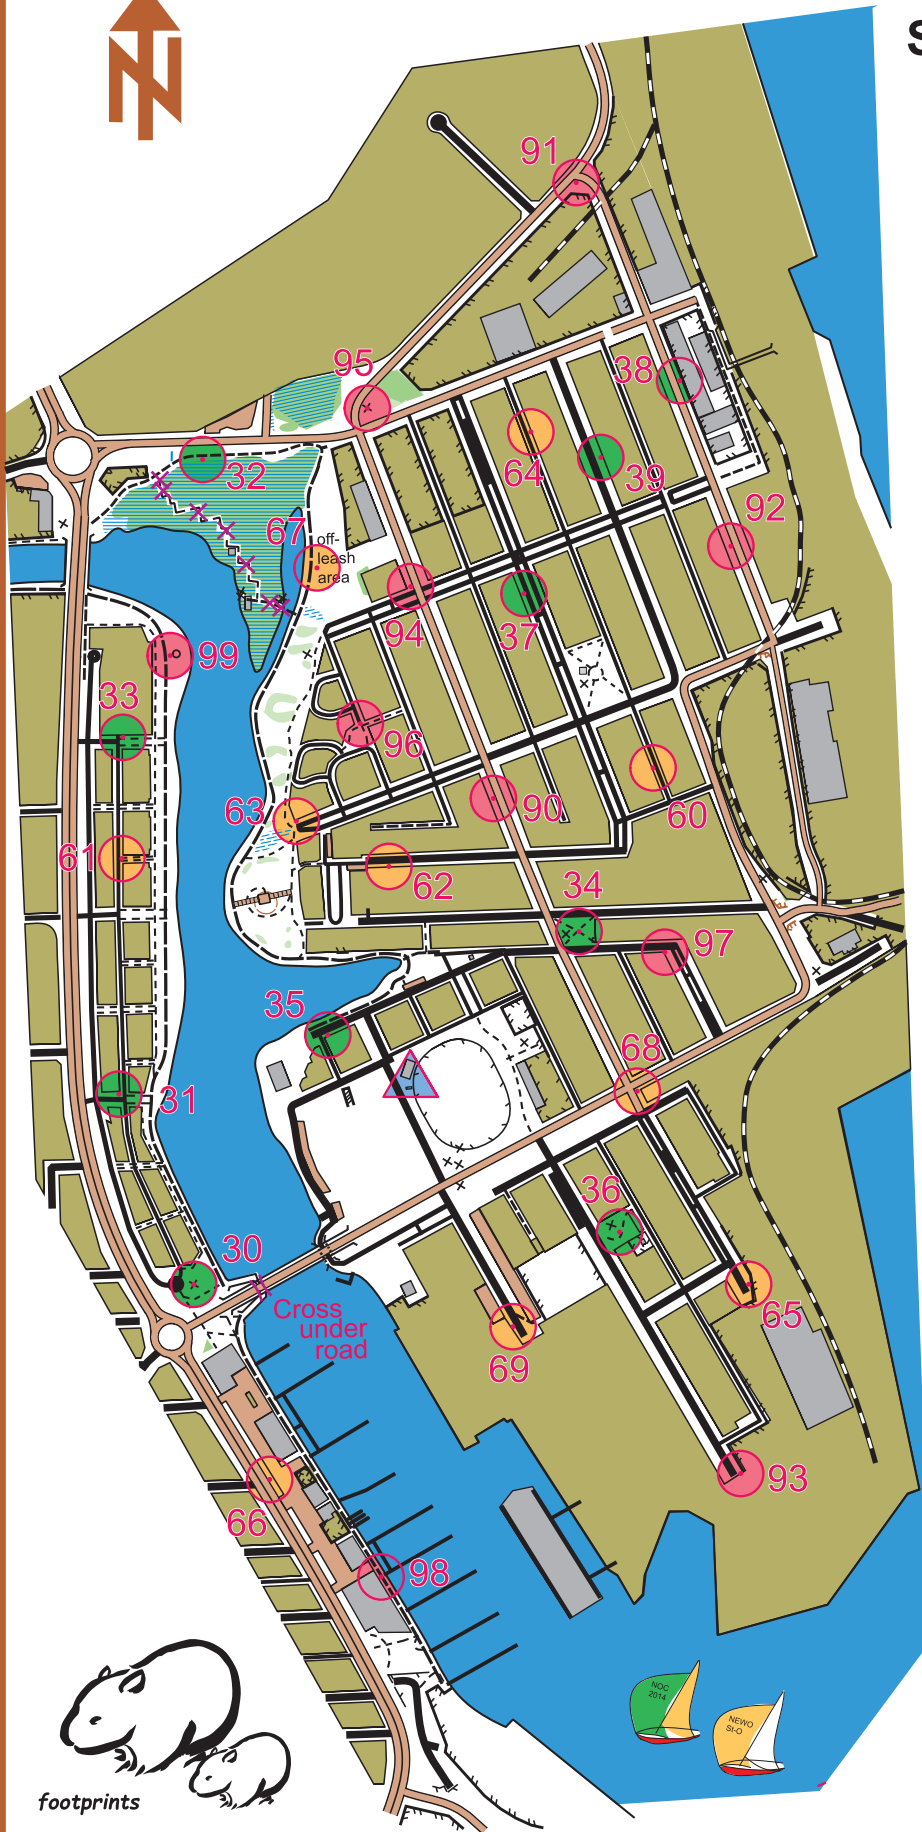

Event Emergency
 Contact: Ph 0490 686207
 Course Closure 7.25 pm

"Onebygamba"

Street Orienteering Map of Carrington

"Onebygamba" is the aboriginal name for the Carrington area. It means "place of mud mounds" or "large island". The area has also been known as Chapman Island and Bullock Island.

0 100 200 300 400 500m

1:10 000 5m contours

Legend

- Major road, bridge, underpass
 - Street, small roundabout, place
 - Lane, stairs, path
 - Cycleway, minor track
 - Parking or paved area
 - Out of bounds, Residential & other
 - Open area, eg Oval, park
 - Low fence, High fence
 - Building, passage
 - Railway
 - Tower, picnic shelter, special features
 - Contours, embankment,
 - Newcastle harbour
 - Watercourse, pond, drain
 - Marsh
 - Runnable forest
 - Thick vegetation
- Start & Finish 1 Point
- 2 Points
- 3 Points
- Control Number **2A**

90	TP 4661 ju3
91	TP 1531jt9
92	TP 3210
93	TP 3328ju3
94	Sign: Carrington community centre
95	Anchor sculpture
96	BGEB 28096
97	TP 3356 ju3
98	lgeb pillar e and f
99	No smoking sign

Legend	
BS	Bus stop
BGEB	Big green electricity box
Lb	Letterbox
lgeb	Little green electricity box
sceb	Small cream electricity box
SL	Street light
SP	Sign post
TP	Telegraph Pole
↑	North side
↖	North west side
←	West side
↙	South west side
↓	South side
↘	South east side
→	East side
↗	North east side
>	Corner
X	Crossing
Y	Junction

30 Controls / 1800 Points