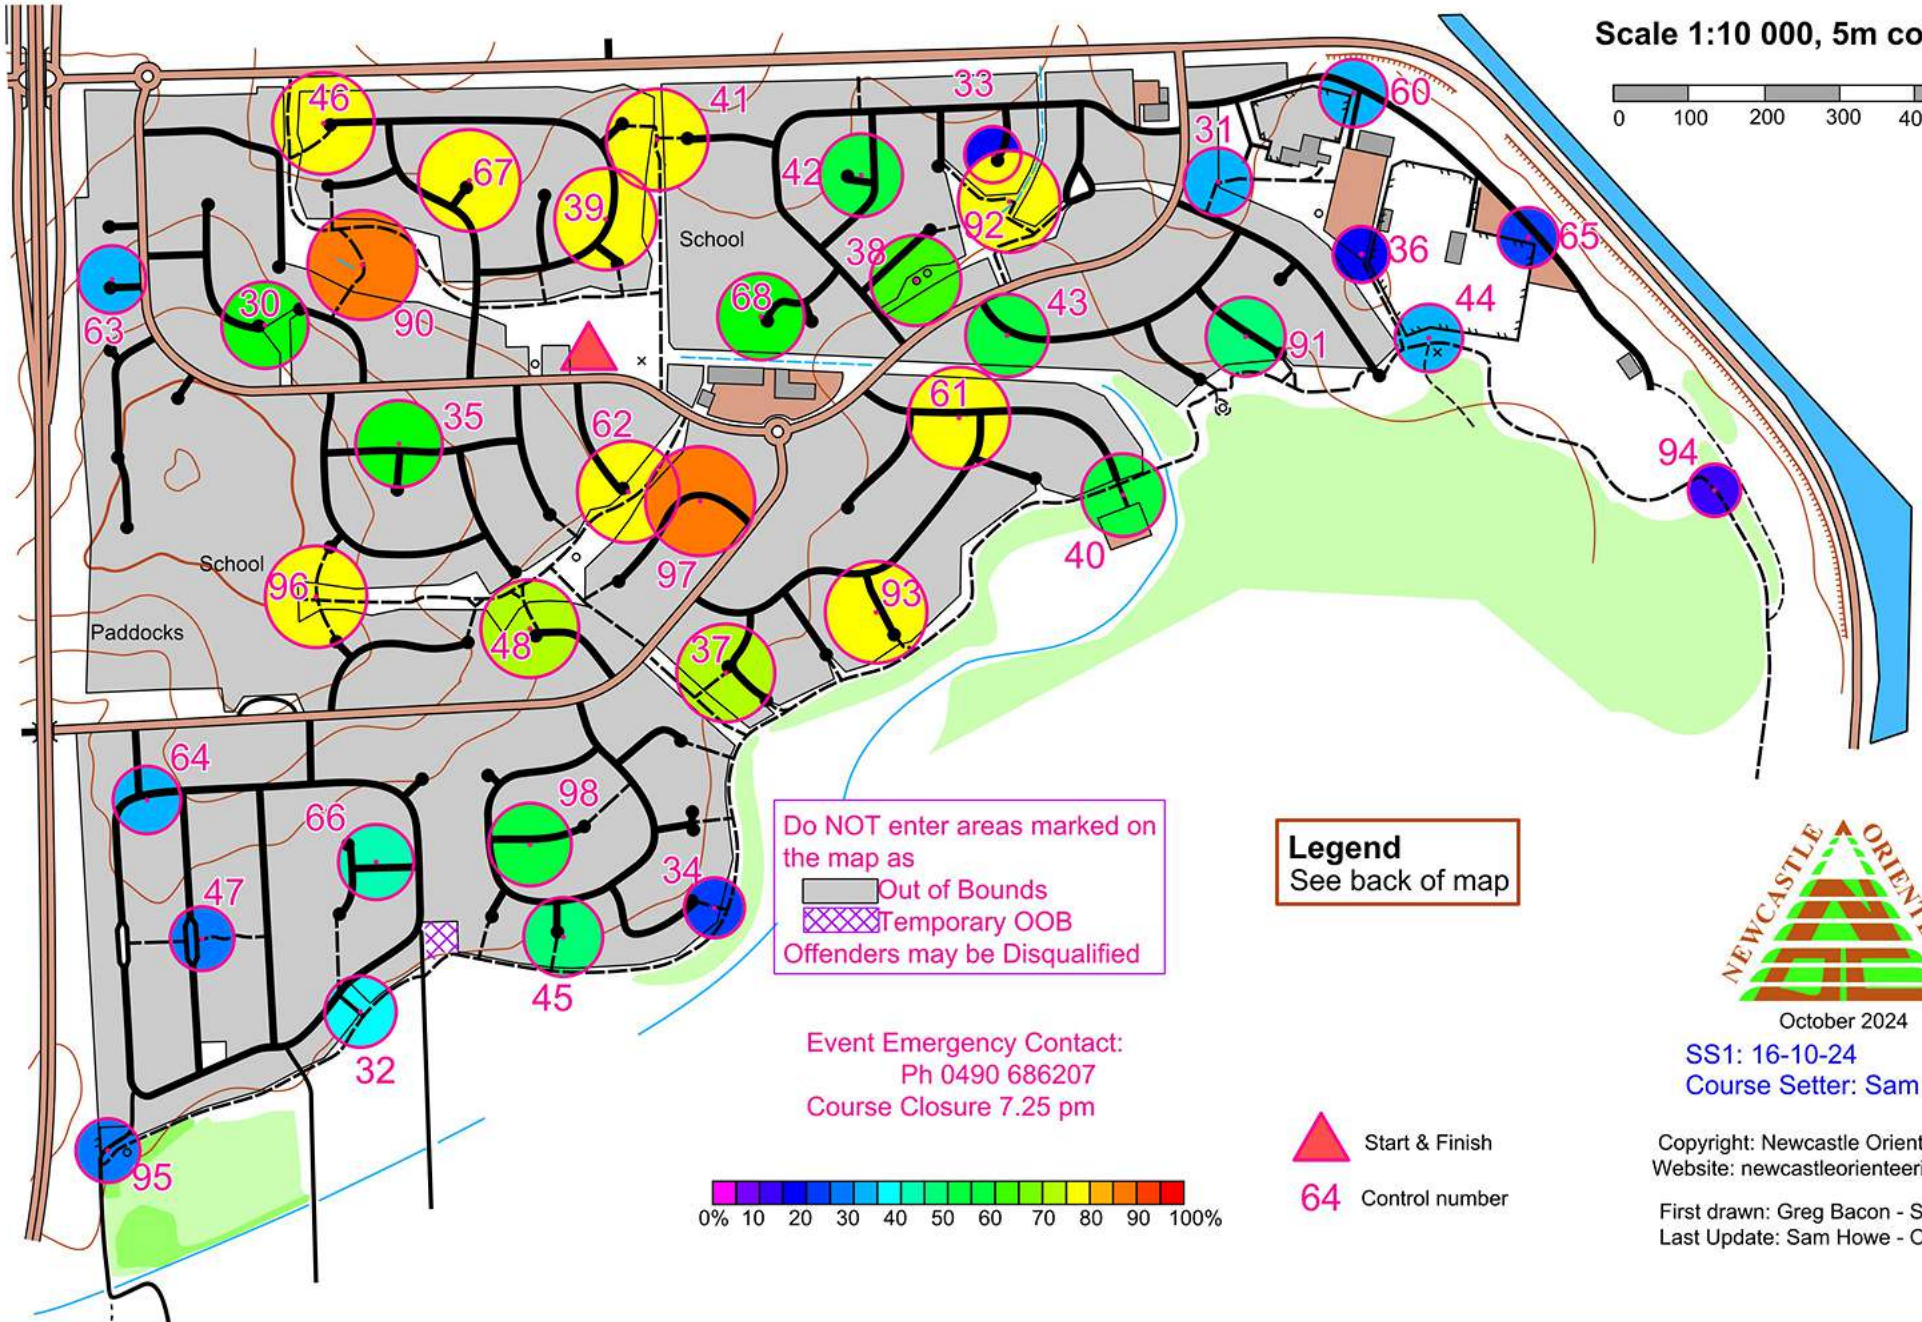

Street Orienteering Map *Irrawang*

Scale 1:10 000, 5m contours

Do NOT enter areas marked on the map as
 Out of Bounds
 Temporary OOB
 Offenders may be Disqualified

Legend
See back of map

Event Emergency Contact:
Ph 0490 686207
Course Closure 7.25 pm

 Start & Finish
64 Control number

October 2024

SS1: 16-10-24
Course Setter: Sam Howe

Copyright: Newcastle Orienteering Club
Website: newcastleorienteering.asn.au

First drawn: Greg Bacon - Sep 2009
Last Update: Sam Howe - Oct 2024