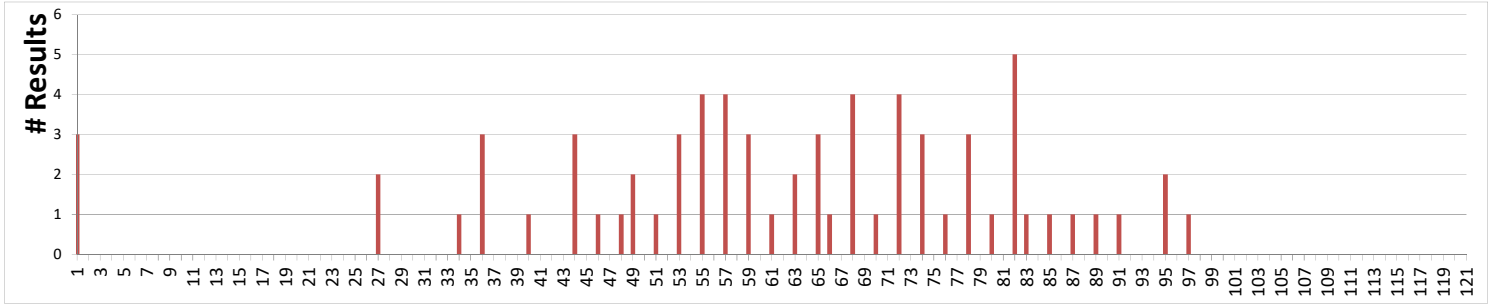

Event #13 - Jewells

10 January, 2018

Hosted By: Colin Bailey

EVENT RESULTS SUMMARY

Controls		
Points Value	Number Available	Points Available
1	19	19
2	9	18
3	7	21
Totals:	35	58

Scores	Final Points	Overall Result
Best:	46	95.2
Best Wom:	45	93.3
Mean:	27.4	59.6
Median:	28	61.2
Std Dev:	10.6	21.0

Characteristics Reflecting Course Design		
Points accessibility:	46 / 58	79%
Competitors returned late:	29 / 69	42%
Handicap results >= 100:	0 / 69	0%
Average Handicap Result:		72.1

Number of Entries by Category		
Individual Men:	39 / 69	57%
Individual Women:	17 / 69	25%
Others:	13 / 69	19%